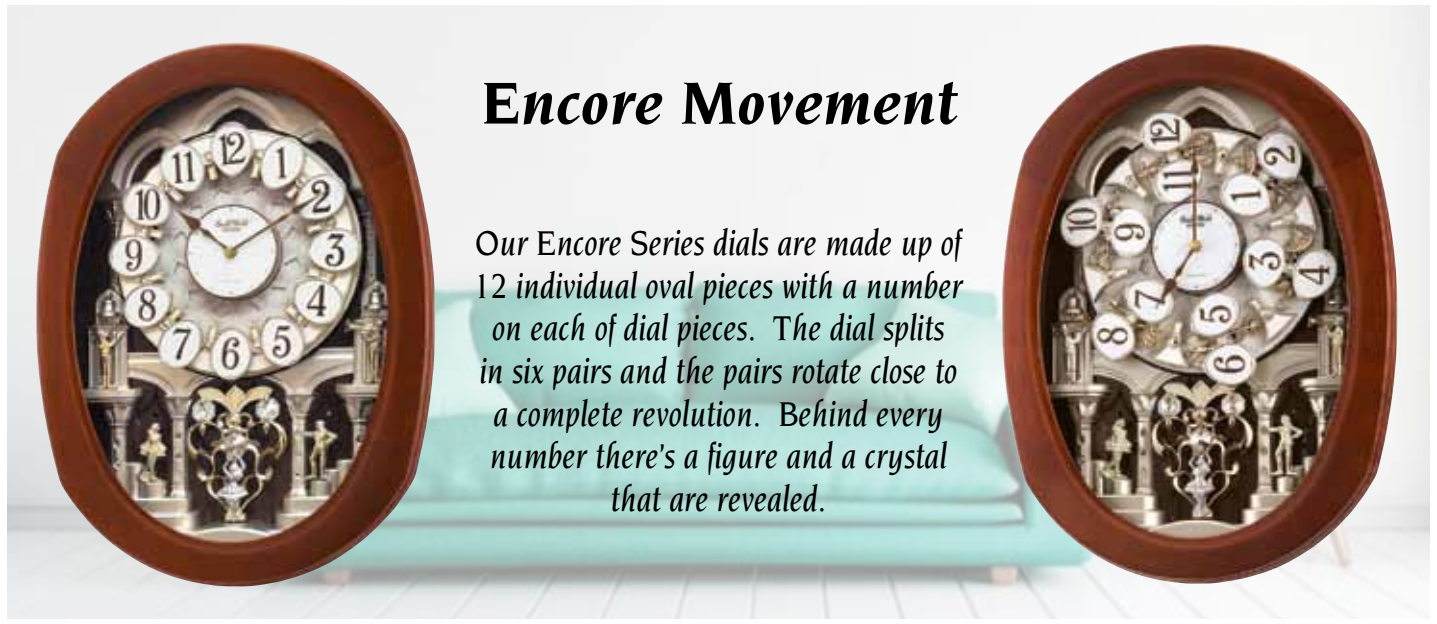

Encore Movement

Our Encore Series dials are made up of 12 individual oval pieces with a number on each of dial pieces. The dial splits in six pairs and the pairs rotate close to a complete revolution. Behind every number there's a figure and a crystal that are revealed.

4MH901WU06 Grand Encore Espresso

NEW WOOD PIANO FINISH

Our new Grand Encore Espresso is wrapped in a beautiful piano finished espresso wood. At the top of the hour, the numbers rotate in six couples to reveal swans and dancers. The rocking pendulum on this model keeps this clock in motion. It rotates through one of 30 melodies that will have you wanting an "encore". Clock is battery quartz operated.

Plays one of 30 melodies every hour on the hour from 3 different melody selections.

- America The Beautiful
- My Country, 'Tis of Thee
- Aura Lee
- Battle Hymn Of The Republic
- Lorelei
- Beautiful Dreamer
- You're A Grand Old Flag
- When The Saints Go Marching In
- Home, Sweet Home
- My Bonnie Lies Over The Ocean
- She Wore A Yellow Ribbon
- Greensleeves
- or -
- Amazing Grace
- Canon
- In The Garden
- Danza Dell'ore
- Ave Maria
- Nocturne op. 9-2
- How Great Thou Art
- Tale From The Vienna Woods
- Jesus Loves Me
- Jesus, Joy Of Man's Desiring
- What A Friend We Have In Jesus
- Liebstraum No. 3
- or -
- The First Noel
- Jingle Bells
- Silent Night
- Deck The Halls
- Joy To The World
- We Wish You A Merry Christmas

- Auto night shut-off
- Demonstration button
- Volume control
- ON/OFF switch
- Requires 4 D size batteries

Size : 22.0"H x 16.0"W
Weight : 11.0 lbs.
Case Pack : 2
UPC # 00913690169