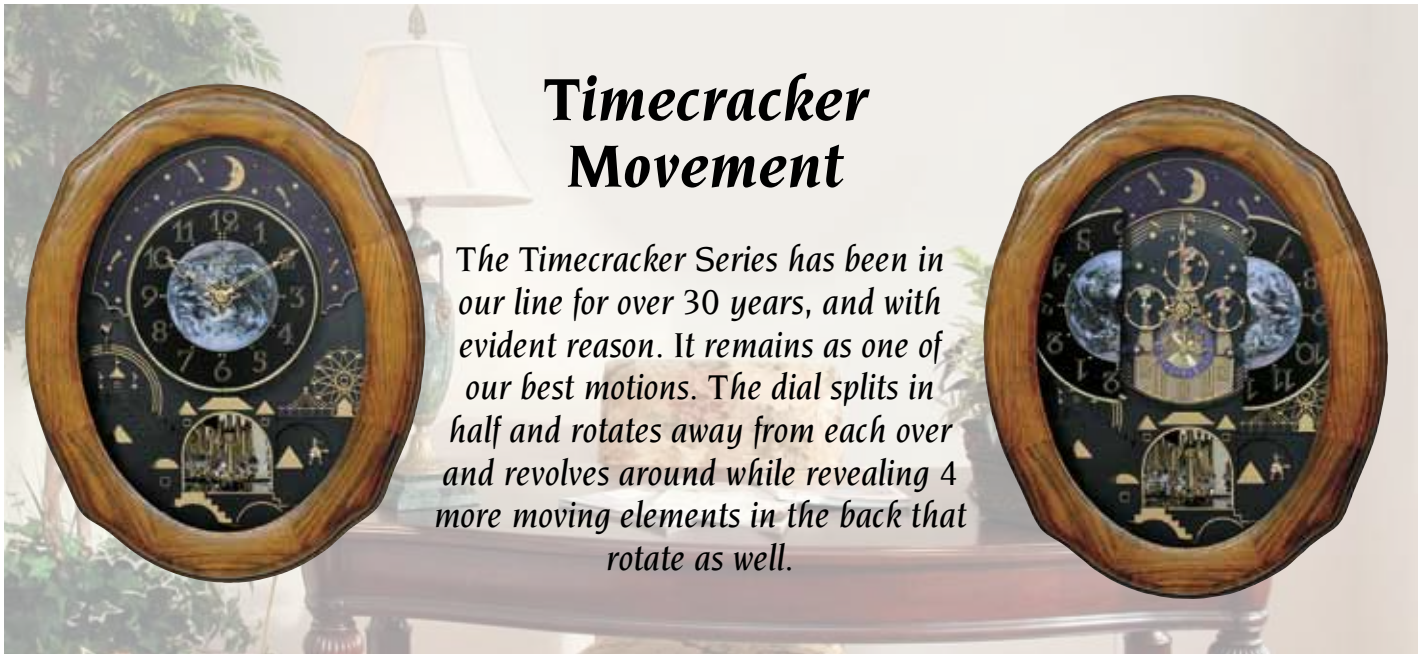

Timecracker Movement

The Timecracker Series has been in our line for over 30 years, and with evident reason. It remains as one of our best motions. The dial splits in half and rotates away from each other and revolves around while revealing 4 more moving elements in the back that rotate as well.